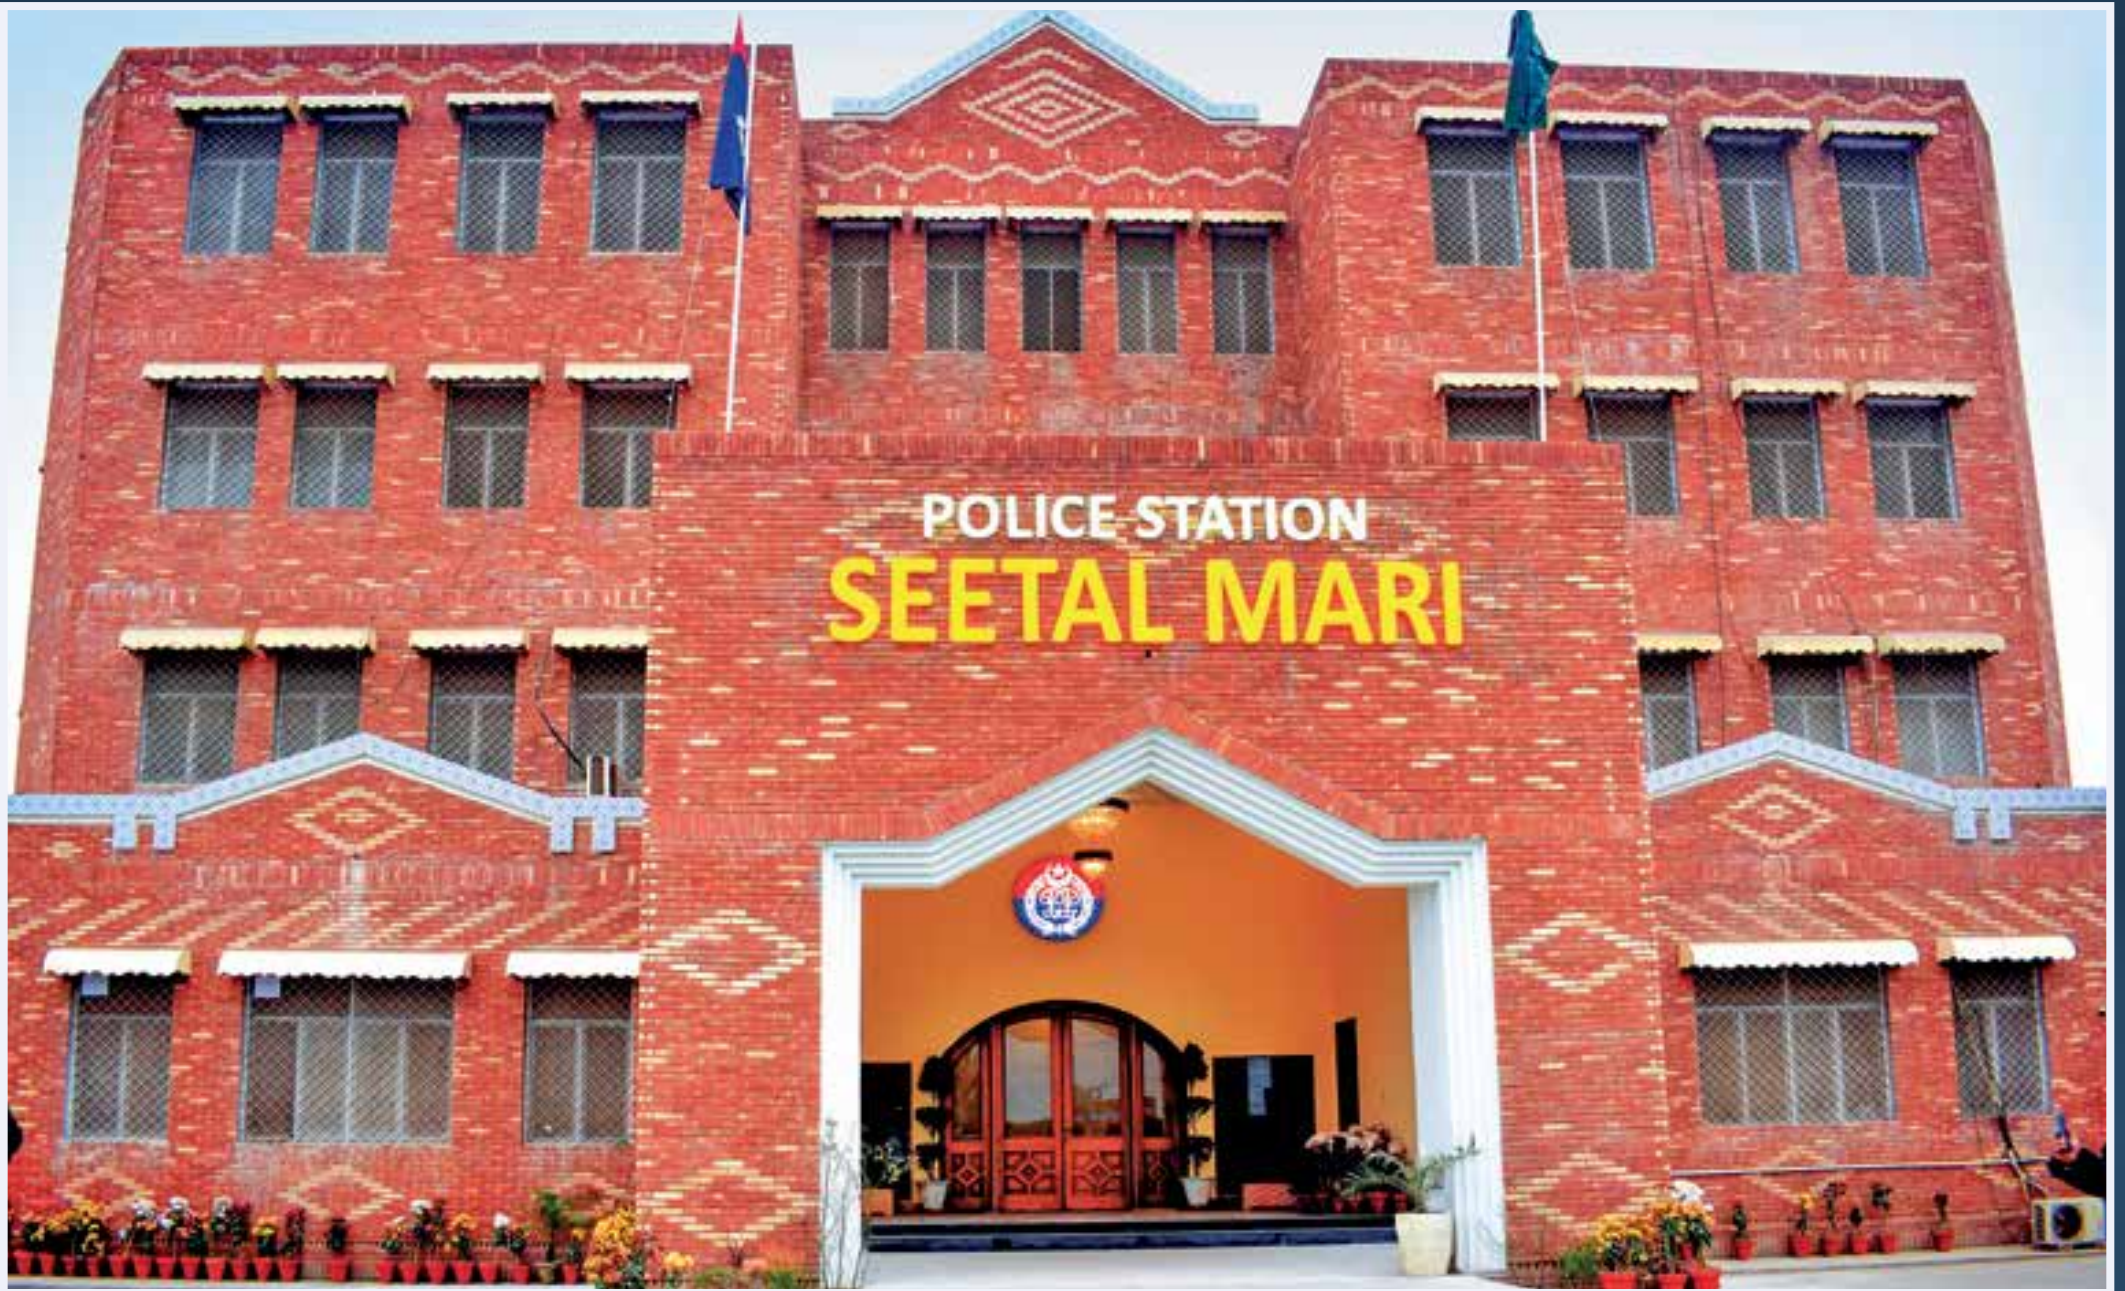

180
181

SIPS CITY SARWAR SHAHEED, MUZAFFARGARH

SIPS CITY, MUZAFFARGARH

SIPS SADAR, MUZAFFARGARH

PS WARBURTON, NANKANA SAHIB

SIPS Warburton, district Nankana Sahib was remodelled around the theme of forensics which stands at the heart of police investigation. Dr. Edmond Locard (1877-1966), also known as the Sherlock Holmes of Lyon gave forensic science his famous Exchange Principle that holds that "the perpetrator of a crime will bring something to the crime scene and will leave with something from it."