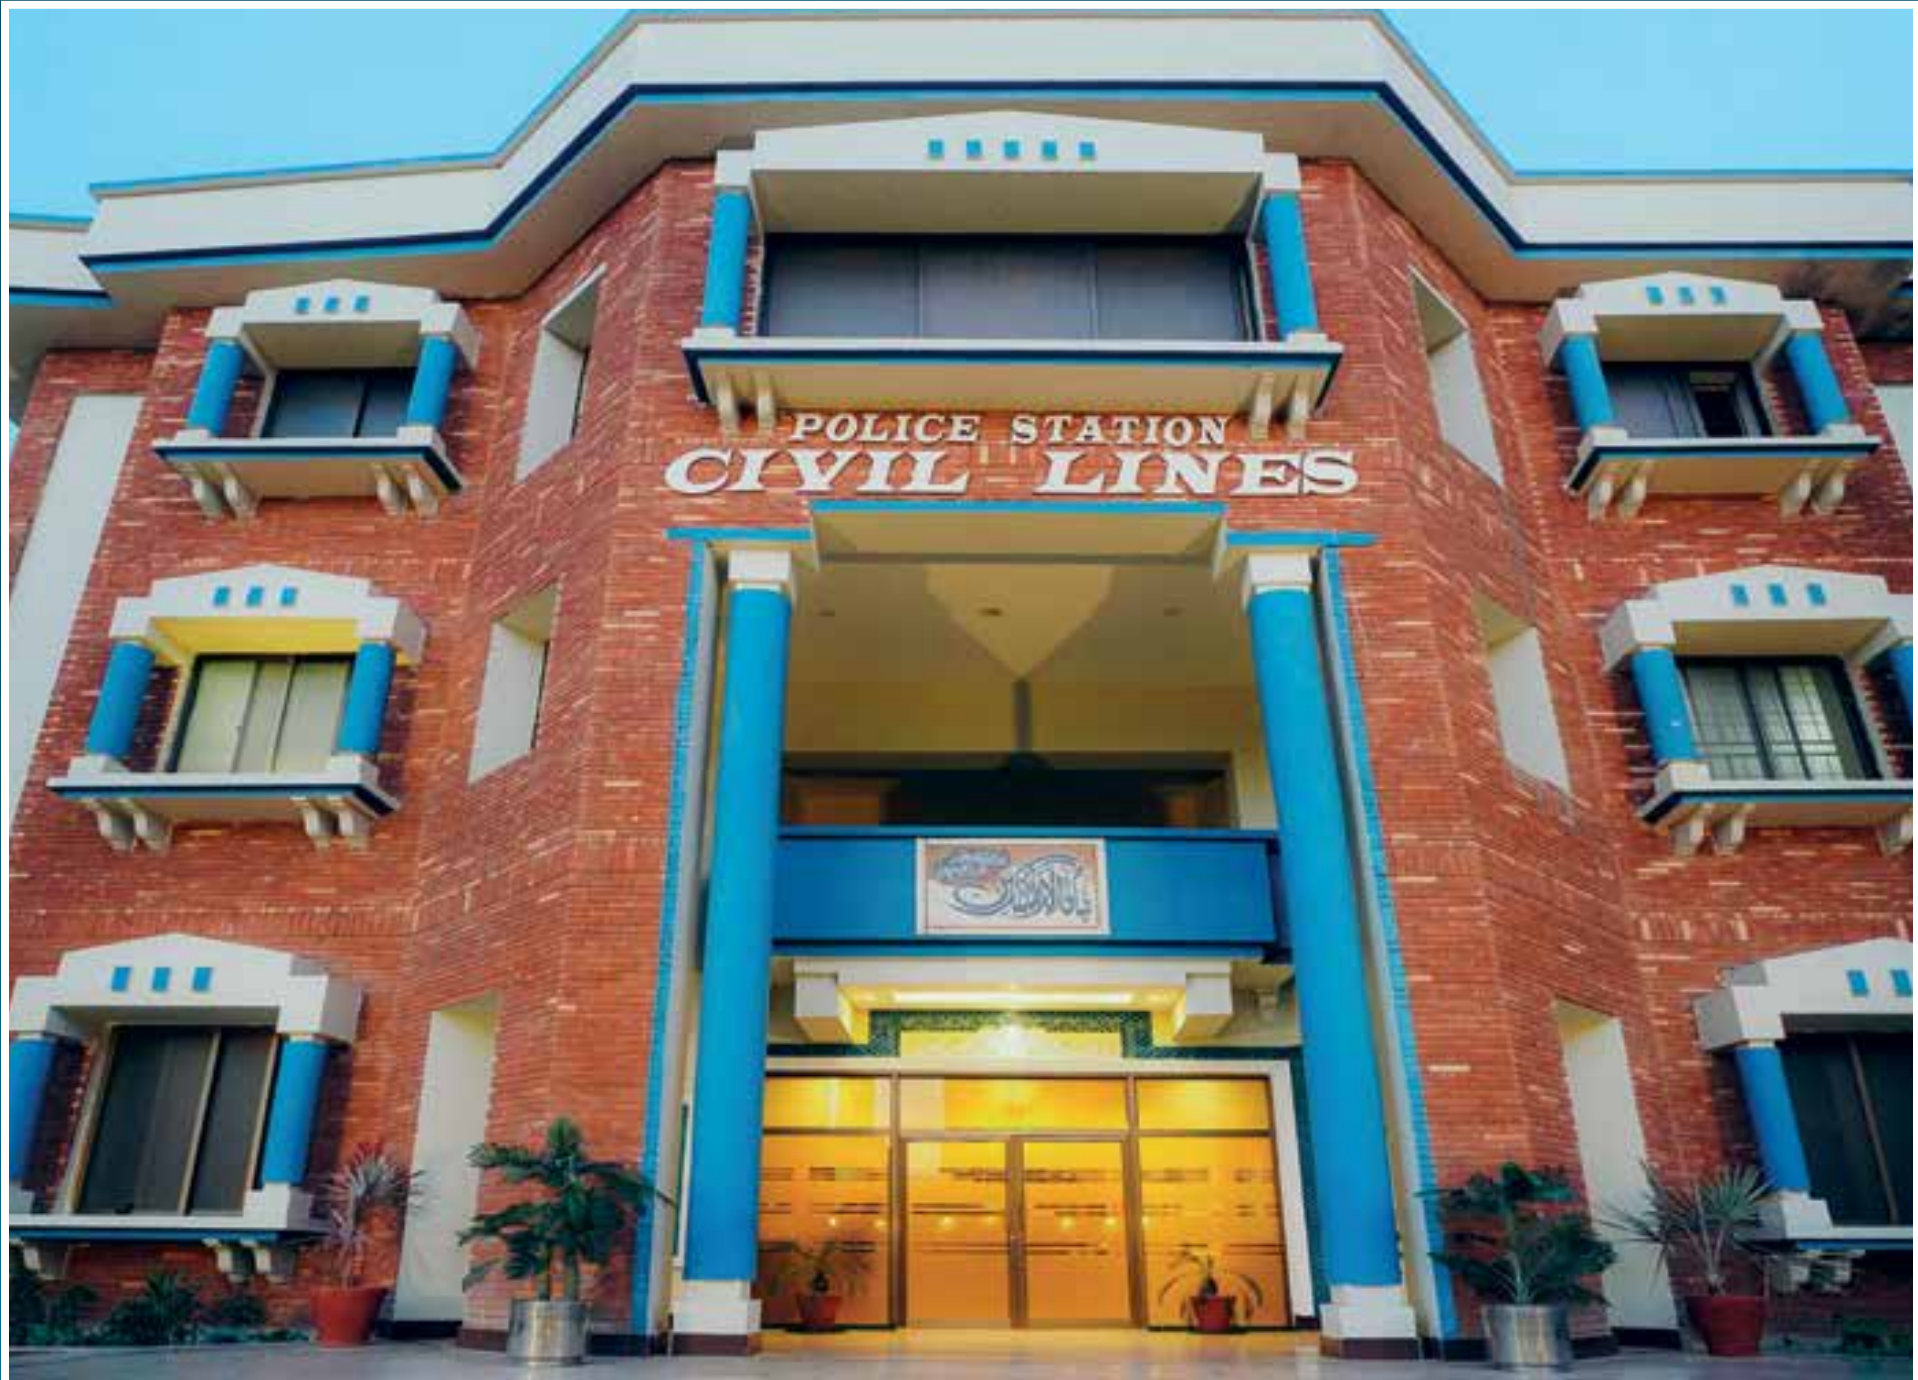

PS CIVIL LINES, BAHAWALPUR